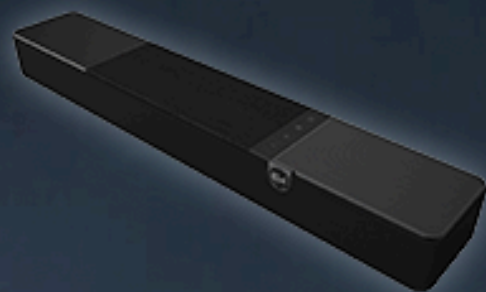

# Nuevas Soundbar Klipsch Flexus CORE

Powered by ONKYO

AUDIOPUAN

*Klipsch*

FLEXUS  
SOUND SYSTEM

POWERED BY ONKYO.

Flexus CORE 200

Flexus CORE 100

Flexus SUB 100

Flexus SURR 100